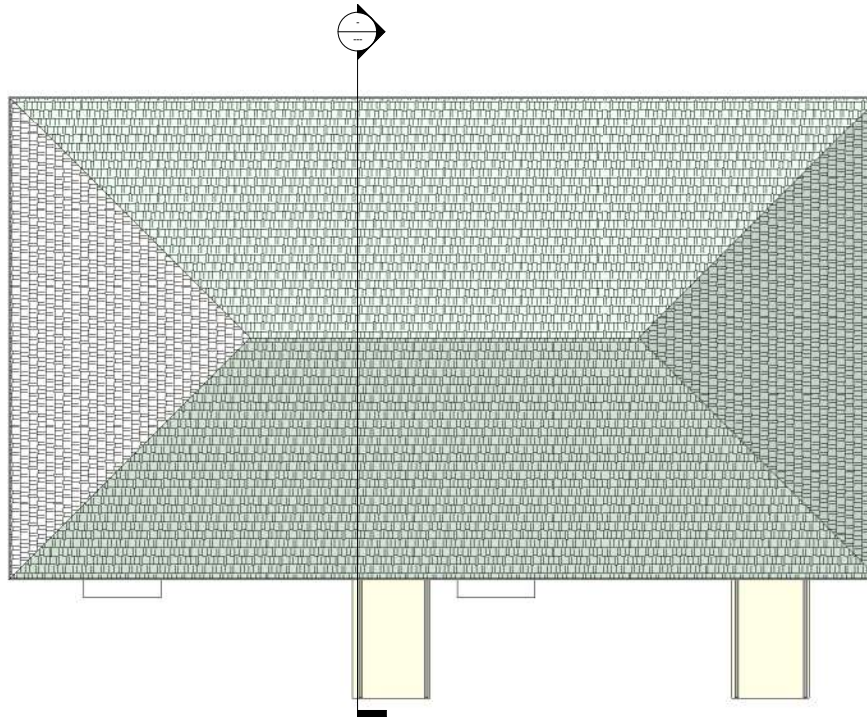

Autodesk® Revit®

www.autodesk.com/revit

ALL DIMENSIONS ARE IN
MILLIMETRES UNLESS OTHERWISE
SHOWN ON THE DRAWINGS

ROOF PLAN

No.	Description	Date

CLIENT STREET CHILD OF NIGERIA	
LEARNING CENTER	
Project number	Project Number
Date	Issue Date
Drawn by	ENGER. YETTY S.
Checked by	ENGER. YETTY S.
A105	
Scale	1 : 50